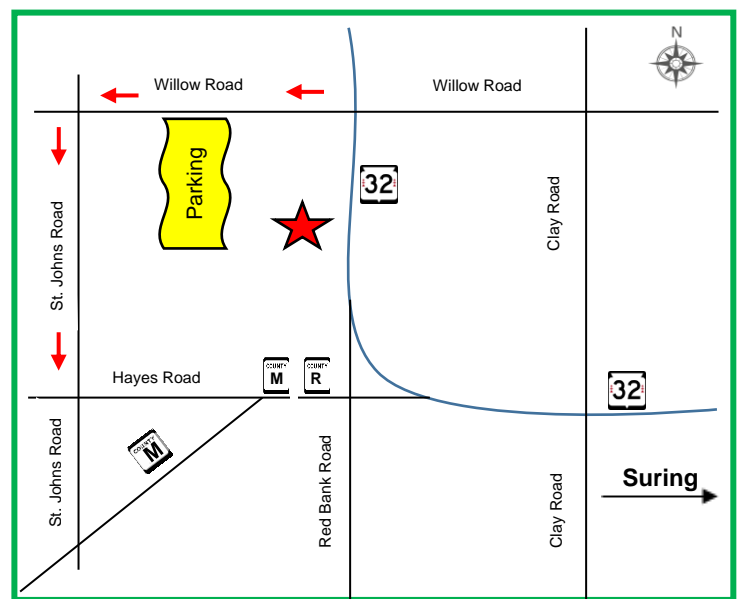

Directions to Farm:

= Breakfast Location = Parking
No parking on State Hwy 32. One-way traffic on Willow Road and St. Johns Road during event. Follow traffic signs.

2017 Generous Donations Provided By:

Platinum	Gold	Silver	Bronze
24/7 Well & Pump Service Beaver Machine BelGioioso Cheese Inc Bobcat Plus Caroline Implement Electrical Service and Supplies Green Bay Dressed Beef Greenstone FCS Holtger Brothers Inc Landis Excavating Oconto County Dairy Promotions Riesterer & Schnell Springside Cheese Corp Vanderloop Equipment Waste Control Service Inc	5 Corners Sportsman Club A & J Livestock BMO Harris Bank Buhrandt Farms Inc Casey Boye-Rural Mutual Insurance Cornette Farm Supply/Vita Plus Country Visions Cooperative Dair-Ray Veterinary Service FarmFirst Dairy Cooperative Foremost Farms USA Forest Construction Company Hertees Hoida Construction Hometown Veterinary Clinic LLC HSHS St. Clare Memorial Hospital and Prevea Health Jagiello Dairy Farm LLC Kallies Electric Inc Keller Inc Kozlovsky Dairy Equipment Inc Land O'Lakes Lena Snow Drifters Inc Maple Valley Mutual Insurance Co Mullins Cheese Nicolet Farms Inc Oconto Electric Cooperative Oconto Falls Lioness Club P&D Sales and Service LLC Peterson's Dairy LLC Ranks Northern Distribution Saputo Cheese Seneca Foods Corporation Suring FFA Alumni The Dairy Barn United True Value Valley Veterinary Clinic Witt's Piggly Wiggly Zeamer's Welding LLC	Agropur AgSource Alsteen Farms LLC Badger Bouncers Badgerland Cattle Company Blazei Hooftrimming LLC Bucholz Oil LLC C&L Contracting Inc Circle R Mink Ranch LLC Coleman United Cooperative Shipping Association Dairy Department Inc Dan Risner & Son Excavating LLC Deans Foods DeLaval Dairy Service Dennis Schroeder Trucking Dumke Sales & Service Equity Cooperative Livestock Sales Association Falls Family Restaurant Fermented Nutrition Corp Gendron's Inc Gerbers LLC Gillett Civic Club Gillett Lions Club Gillett Shell Graef Transport Inc Graetz Manufacturing Inc Insight FS Intensive Dairy Care Inc KBM Construction Inc Kohls Dairy Farm LLC Legacy Seeds Inc Lena Fast Stop Lena Northwoods Sporting Goods	ANIMART Burger King of Oconto Falls Chrysler World Inc Comins Construction CoVantage Credit Union Dimension Lumber Co Diversified Woodcrafts Inc Dufeck Livestock Trucking LLC Fritsch Equipment Corp Gillett Business Association Gruetzmacher Funeral Home Hischke Trucking Inc Legacy Funeral Chapels Lena Mini & Modified Tractor Pullers Magnin Landscape LLC Margie Daul State Farm MCS Distribution Inc Meunier's True Value Mills Fleet Farm N.E.W. Credit Union Northstar Cooperative Nutrition Professionals Inc Peshtigo Times/Times Saver